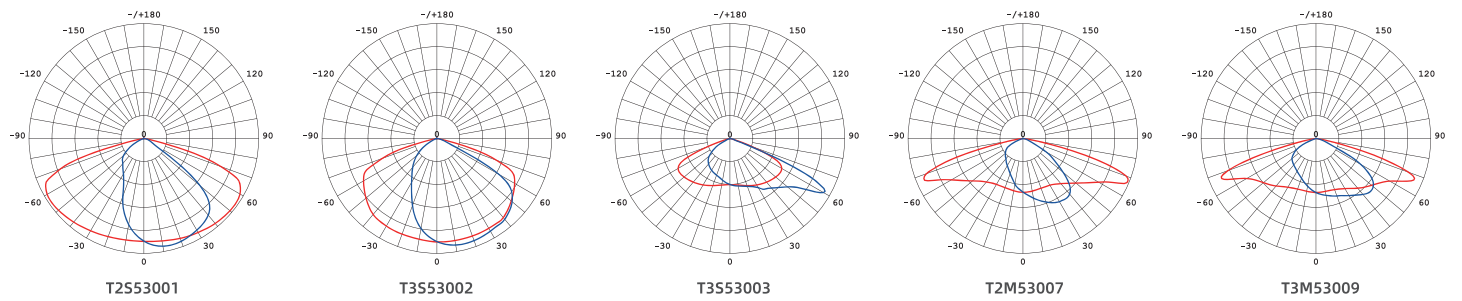

"4" in "1"

80mm fitter

Product Datasheet

Light Distributions

Order reference

3030 Version

5050 Version