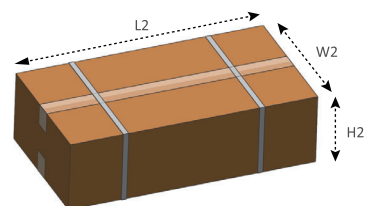

Product Datasheet

Structure Drawing:

Dimension:

Fixture Information

Version	L1 xW1 xH1	Weight
S	610 x190 x143mm	4.7kg
M	660 x240 x143mm	5.8kg
L	762 x290 x143mm	8.1kg

Package Information

Version	L2 xW2 xH2	Weight
S	545 x240 x175mm	5.2kg
M	600 x295 x175mm	6.4kg
L	705 x345 x175mm	8.8kg