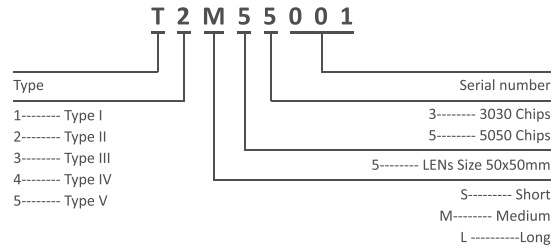

Product Datasheet

Structure Drawing:

Dimension:

Fixture Information

Version	L1 xW1 xH1	Weight
S	610 x190 x143mm	4.7kg
M	660 x240 x143mm	5.8kg
L	762 x290 x143mm	8.1kg

Package Information

Version	L2 xW2 xH2	Weight
S	545 x240 x175mm	5.2kg
M	600 x295 x175mm	6.4kg
L	705 x345 x175mm	8.8kg

"4" in "1"

80mm fitter

Product Datasheet

Light Distributions

Order reference

3030 Version

5050 Version