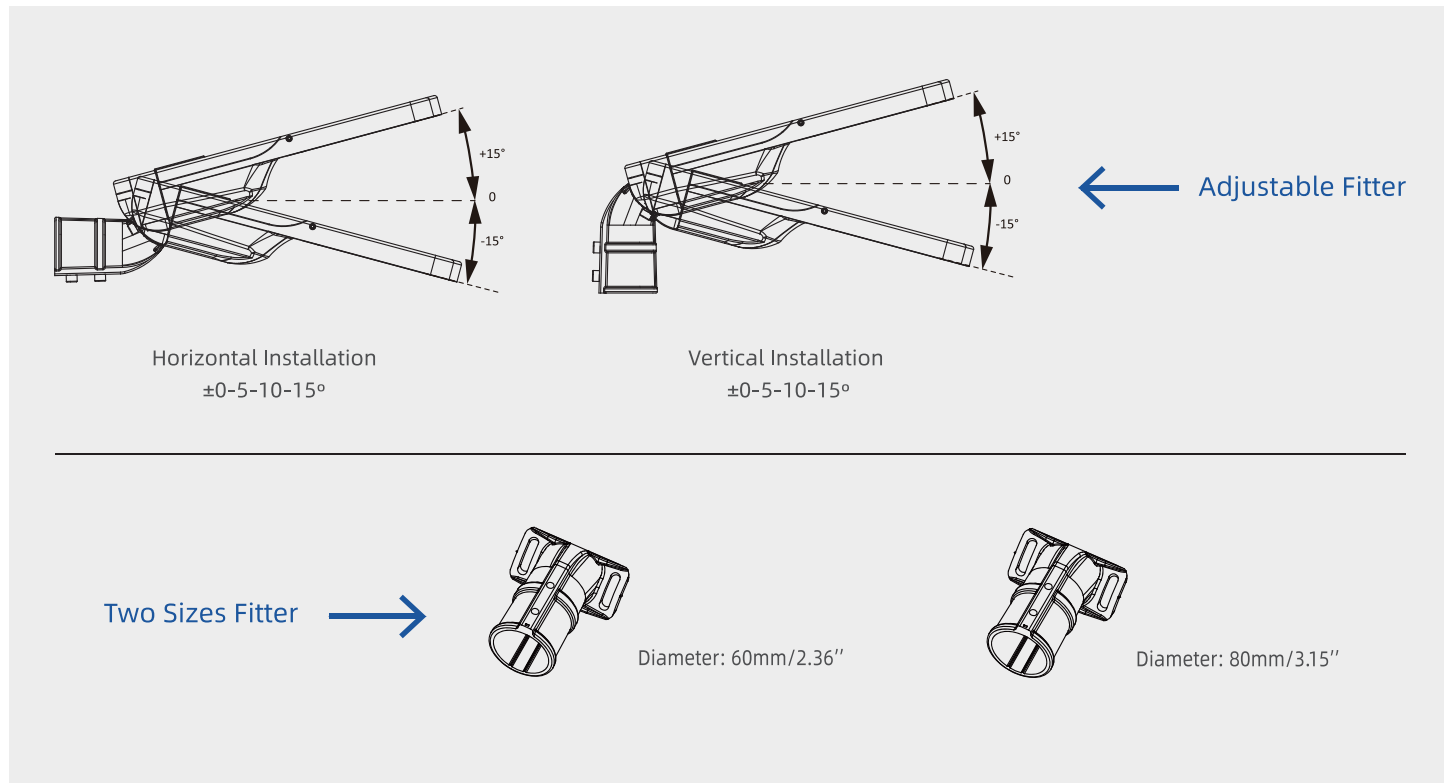

Product Datasheet

Structure Drawing:

Dimension:

Fixture Information

Version	L1 xW1 xH1	Weight
S	610 x190 x143mm	4.7kg
M	660 x240 x143mm	5.8kg
L	762 x290 x143mm	8.1kg

Package Information

Version	L2 xW2 xH2	Weight
S	545 x240 x175mm	5.2kg
M	600 x295 x175mm	6.4kg
L	705 x345 x175mm	8.8kg

Product Datasheet

Flexible Fitter

Optional accessories

Photocell

Shorting Cap

NEMA Socket
(3 / 5 / 7 pin)

Motion Sensor

Smart Controller

Camera

Knife switch

ZHAGA Socket

"60-40mm"

Square to round

"T" Type

"L" Type

"2" in "1"

"4" in "1"

80mm fitter

Product Datasheet

Light Distributions

Order reference

3030 Version

5050 Version