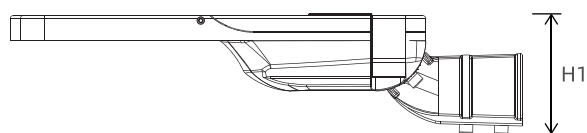

General Data

Material	High pressure die-cast aluminum, Tempered glass, UV-resistant polycarbonate
Housing Color	Gray (Default) / Other Colors on request
Working Environment	-40°C ~ +50°C, 10% ~ 90%RH
Lifespan L70 at 25 °C	>100, 000 h
Mounting Type	Side entry or Vertical pole mounted
Dimmable	1-10V Dimming (Default) / Timer Dimming / DALI Dimming
Protection Class	Class I (Default) / Class II
Standards	CE, RoHS, ENEC, ENEC+ , CB, LM79, LM80, TM-21, IEC62471, IEC60068-2-6, IEC61643-11, DarkSky, Zhaga-D4i
Available on request	NEMA socket (3/5/7pins), ZHAGA socket, Short cap, Photocell, Motion sensor, Knife switch, NTC, OLC, Solar Compatible, Smart Controller

Product Datasheet

Structure Drawing:

Dimension:

Fixture Information

Version	L1 xW1 xH1	Weight
S	610 x190 x143mm	4.7kg
M	660 x240 x143mm	5.8kg
L	762 x290 x143mm	8.1kg

Package Information

Version	L2 xW2 xH2	Weight
S	545 x240 x175mm	5.2kg
M	600 x295 x175mm	6.4kg
L	705 x345 x175mm	8.8kg