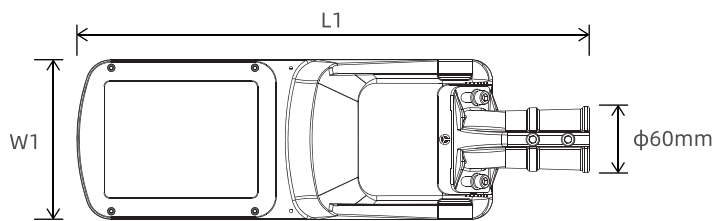

General Data

Material	High pressure die-cast aluminum, Tempered glass, UV-resistant polycarbonate
Housing Color	Gray (Default) / Other Colors on request
Working Environment	-40°C ~ +50°C, 10% ~ 90%RH
Lifespan L70 at 25 °C	>100, 000 h
Mounting Type	Side entry or Vertical pole mounted
Dimmable	1-10V Dimming (Default) / Timer Dimming / DALI Dimming
Protection Class	Class I (Default) / Class II
Standards	CE, RoHS, ENEC, ENEC+ , CB, LM79, LM80, TM-21, IEC62471, IEC60068-2-6, IEC61643-11, DarkSky, Zhaga-D4i
Available on request	NEMA socket (3/5/7pins), ZHAGA socket, Short cap, Photocell, Motion sensor, Knife switch, NTC, OLC, Solar Compatible, Smart Controller

Product Datasheet

Structure Drawing:

Dimension:

Fixture Information

Version	L1 xW1 xH1	Weight
S	610 x190 x143mm	4.7kg
M	660 x240 x143mm	5.8kg
L	762 x290 x143mm	8.1kg

Package Information

Version	L2 xW2 xH2	Weight
S	545 x240 x175mm	5.2kg
M	600 x295 x175mm	6.4kg
L	705 x345 x175mm	8.8kg

"4" in "1"

80mm fitter

Product Datasheet

Light Distributions

Order reference

3030 Version

5050 Version